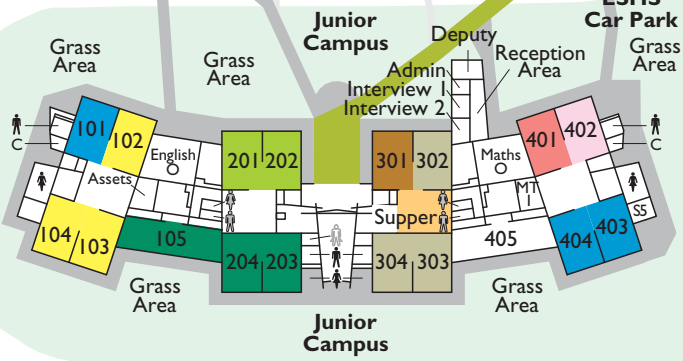

Esperance Senior High School Parent Teacher Night

0 Scale 100m

Pink Lake Rd

Residential College Access

ESHS Car Park

Pathway from ESHS Car Park

Ampitheatre (Tiered Seating)

Pathway from ESHS Car Park

Legend Room Information

- 101 The Arts
- 102 to 104 English
- 201 & 202 Physical Education
Health Education
Languages (LOTE)
- 203, 204 & 105 Science
- 301 Business Education
Information Technology
and Computing
- 302 to 304 Mathematics
- 401 Home Economics
- 402 Design and Technology
including Agriculture
- 403 to 404 Society & Environment

SOCCER FIELD

FOOTBALL OVAL

Junior Campus Car Park

Residential College Access

Residential College

Legend General Information

- Chaplain
- Girls Toilets
- Female Staff Toilets
- Boys Toilets
- Male Staff Toilets
- 404 Class Room Numbers