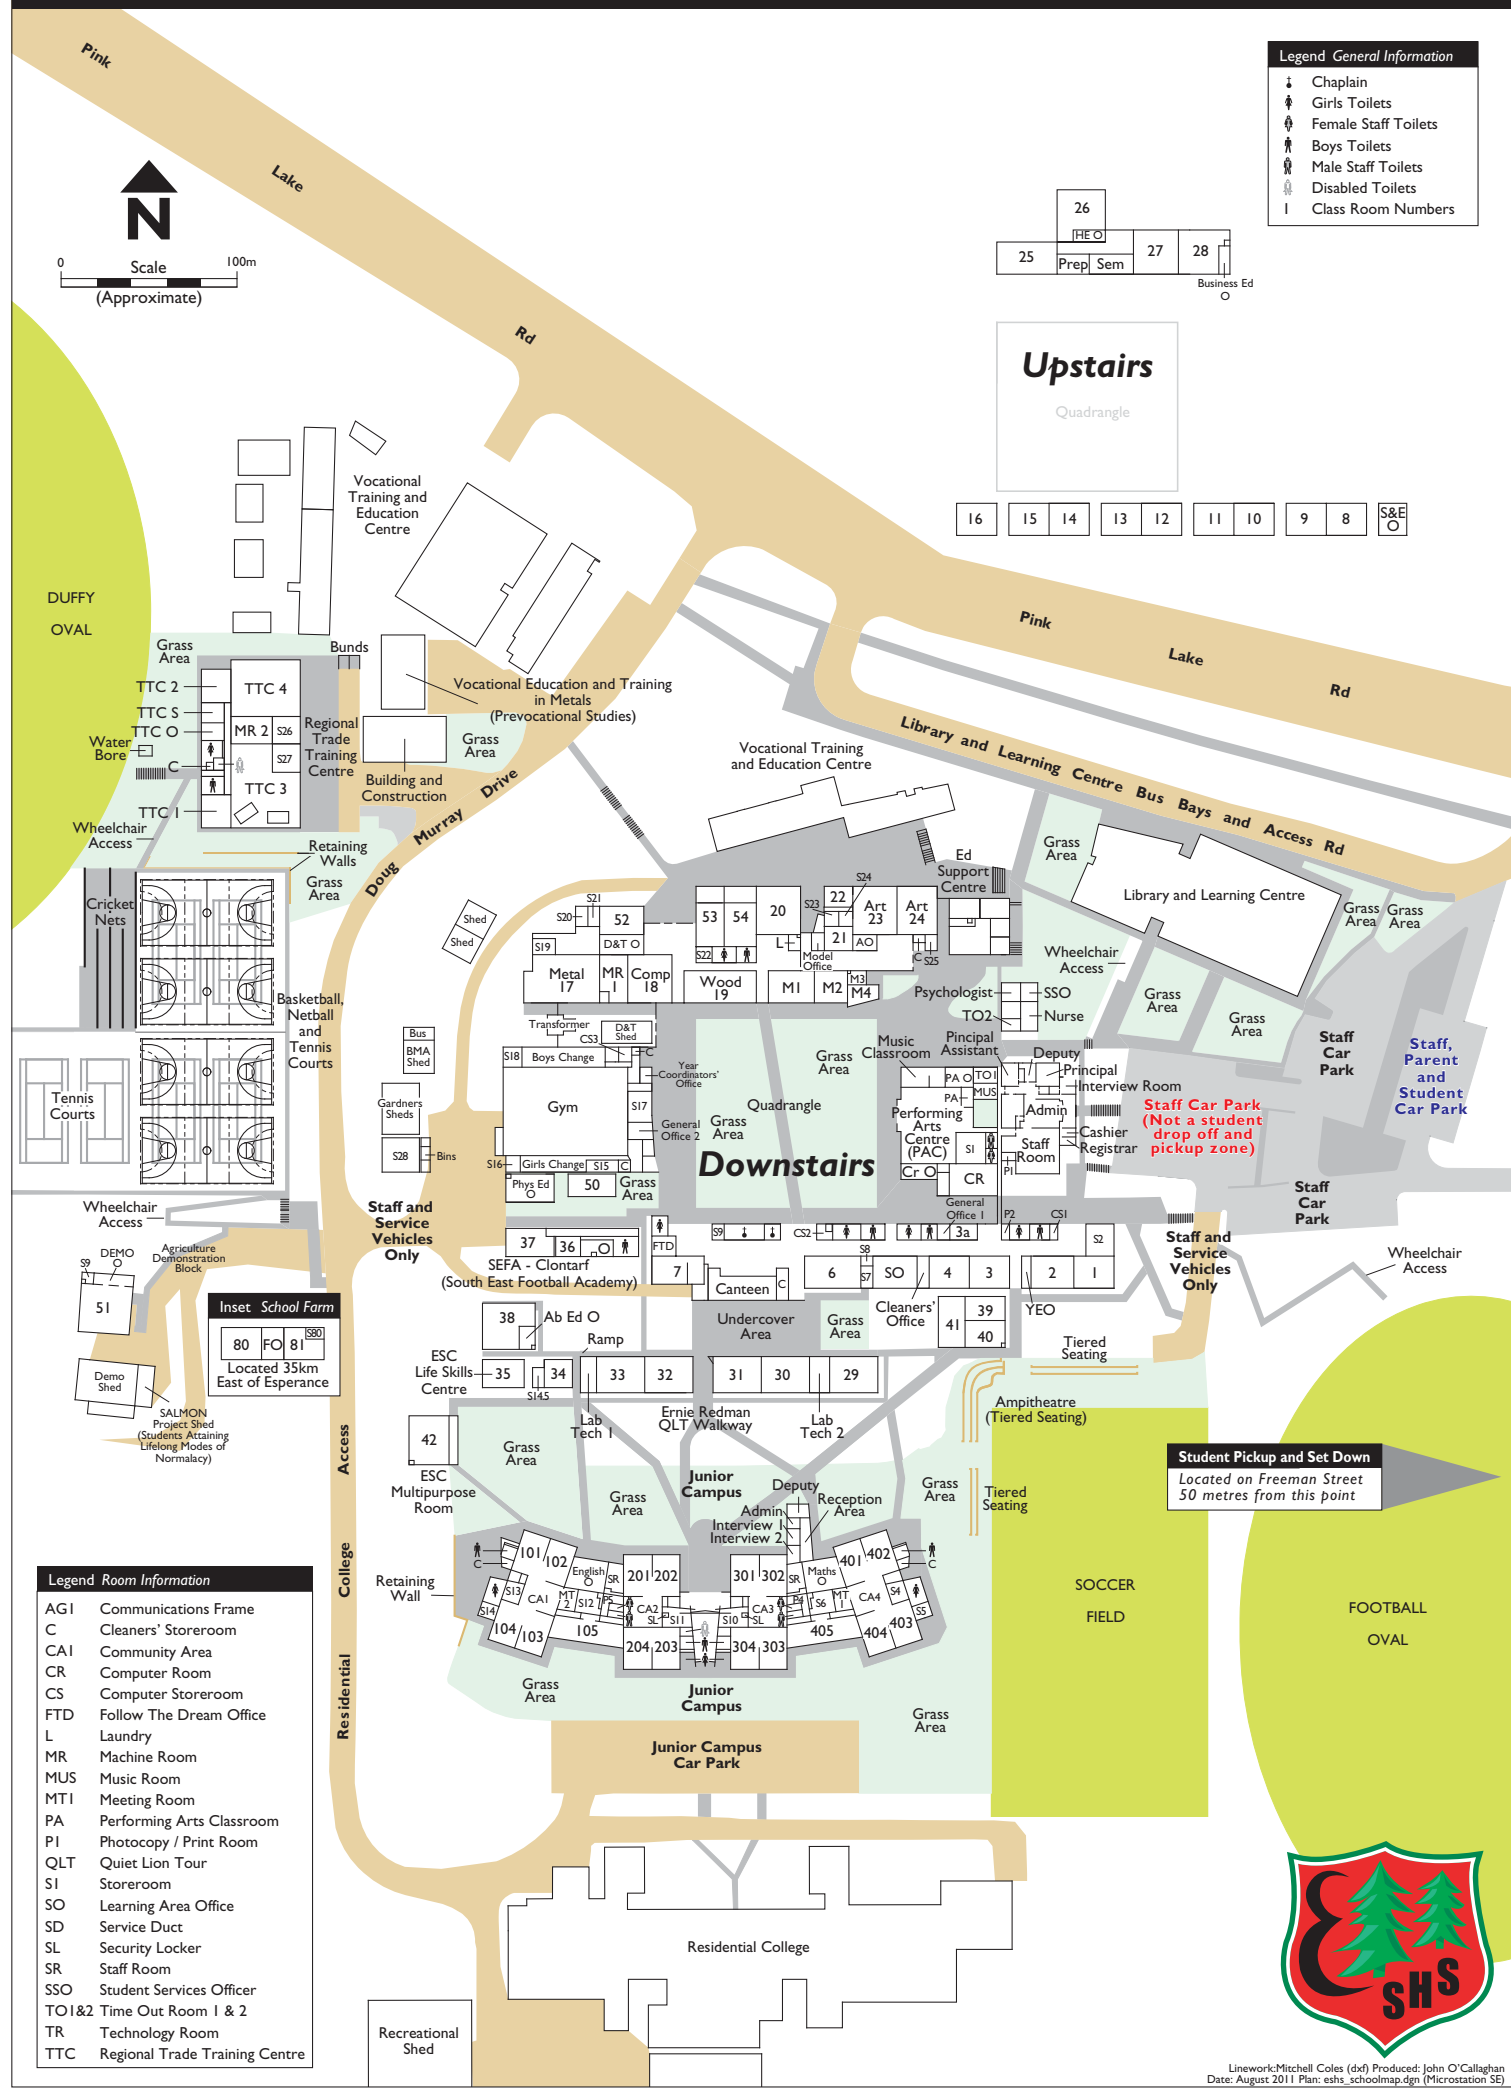

# Esperance Senior High School School Map

Legend General Information	
	Chaplain
	Girls Toilets
	Female Staff Toilets
	Boys Toilets
	Male Staff Toilets
	Disabled Toilets
	Class Room Numbers

**Student Pickup and Set Down**  
 Located on Freeman Street  
 50 metres from this point

Legend Room Information	
AG1	Communications Frame
C	Cleaners' Storeroom
CA1	Community Area
CR	Computer Room
CS	Computer Storeroom
FTD	Follow The Dream Office
L	Laundry
MR	Machine Room
MUS	Music Room
MT1	Meeting Room
PA	Performing Arts Classroom
PI	Photocopy / Print Room
QLT	Quiet Lion Tour
S1	Storeroom
SO	Learning Area Office
SD	Service Duct
SL	Security Locker
SR	Staff Room
SSO	Student Services Officer
TO1&2	Time Out Room 1 & 2
TR	Technology Room
TTC	Regional Trade Training Centre

**Inset School Farm**  
 Located 35km East of Esperance