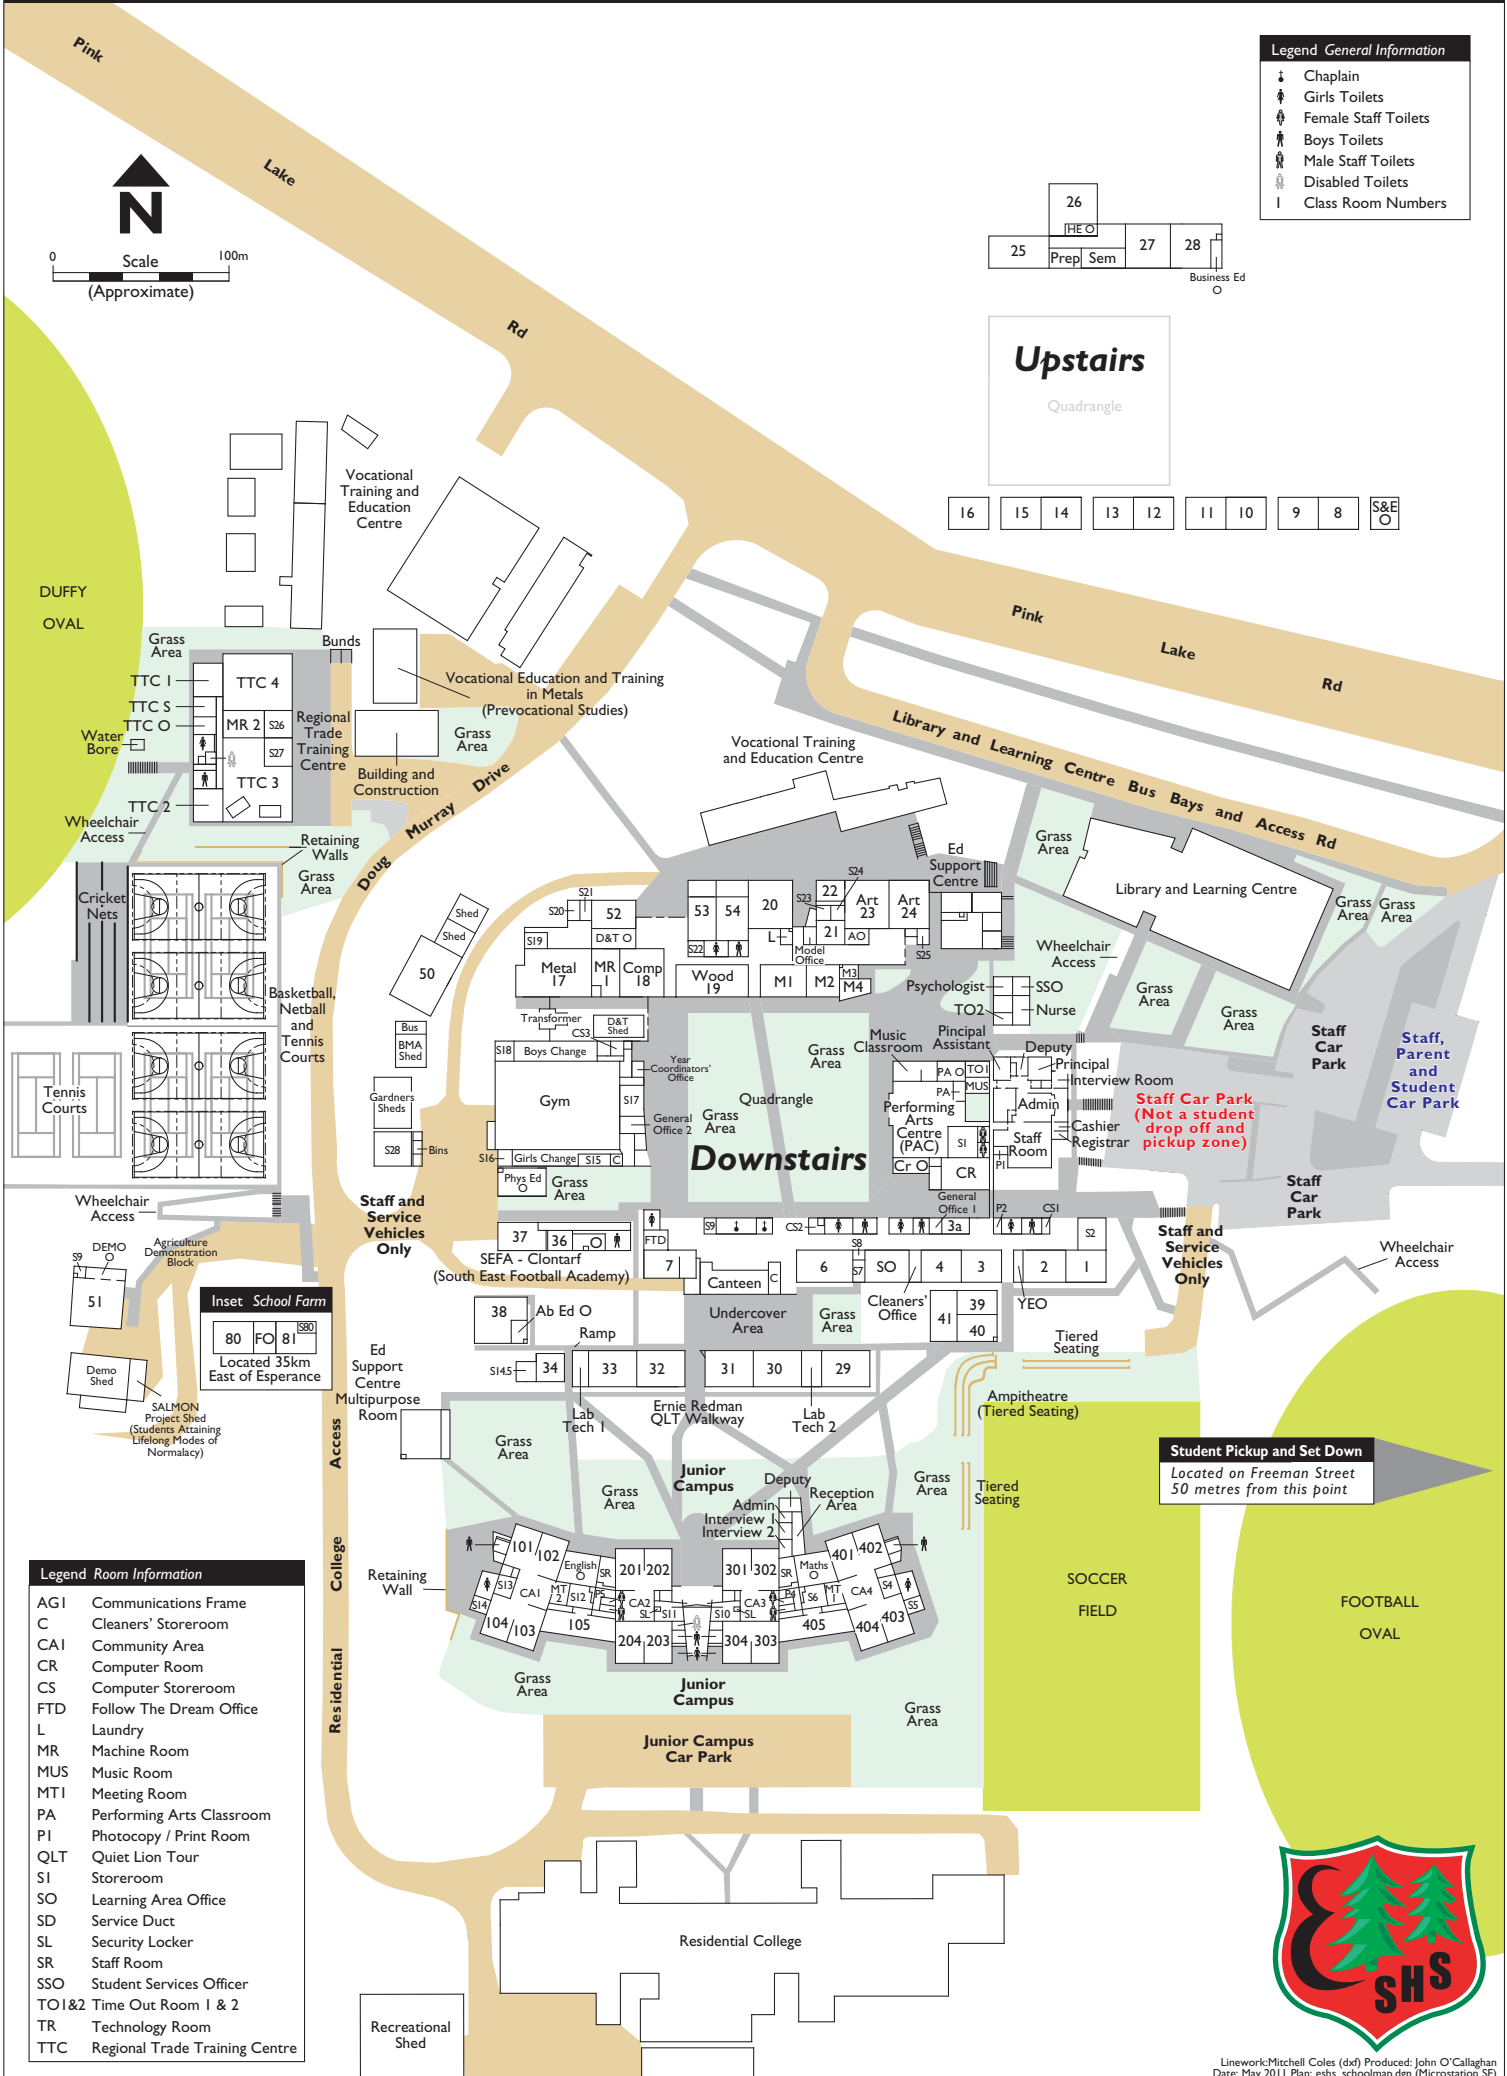

Esperance Senior High School School Map 2011

Legend General Information	
	Chaplain
	Girls Toilets
	Female Staff Toilets
	Boys Toilets
	Male Staff Toilets
	Disabled Toilets
	Class Room Numbers

Inset School Farm
 Located 35km East of Esperance

Student Pickup and Set Down
 Located on Freeman Street
 50 metres from this point

Legend Room Information	
AG1	Communications Frame
C	Cleaners' Storeroom
CA1	Community Area
CR	Computer Room
CS	Computer Storeroom
FTD	Follow The Dream Office
L	Laundry
MR	Machine Room
MUS	Music Room
MT1	Meeting Room
PA	Performing Arts Classroom
PI	Photocopy / Print Room
QLT	Quiet Lion Tour
S1	Storeroom
SO	Learning Area Office
SD	Service Duct
SL	Security Locker
SR	Staff Room
SSO	Student Services Officer
TO1&2	Time Out Room 1 & 2
TR	Technology Room
TTC	Regional Trade Training Centre