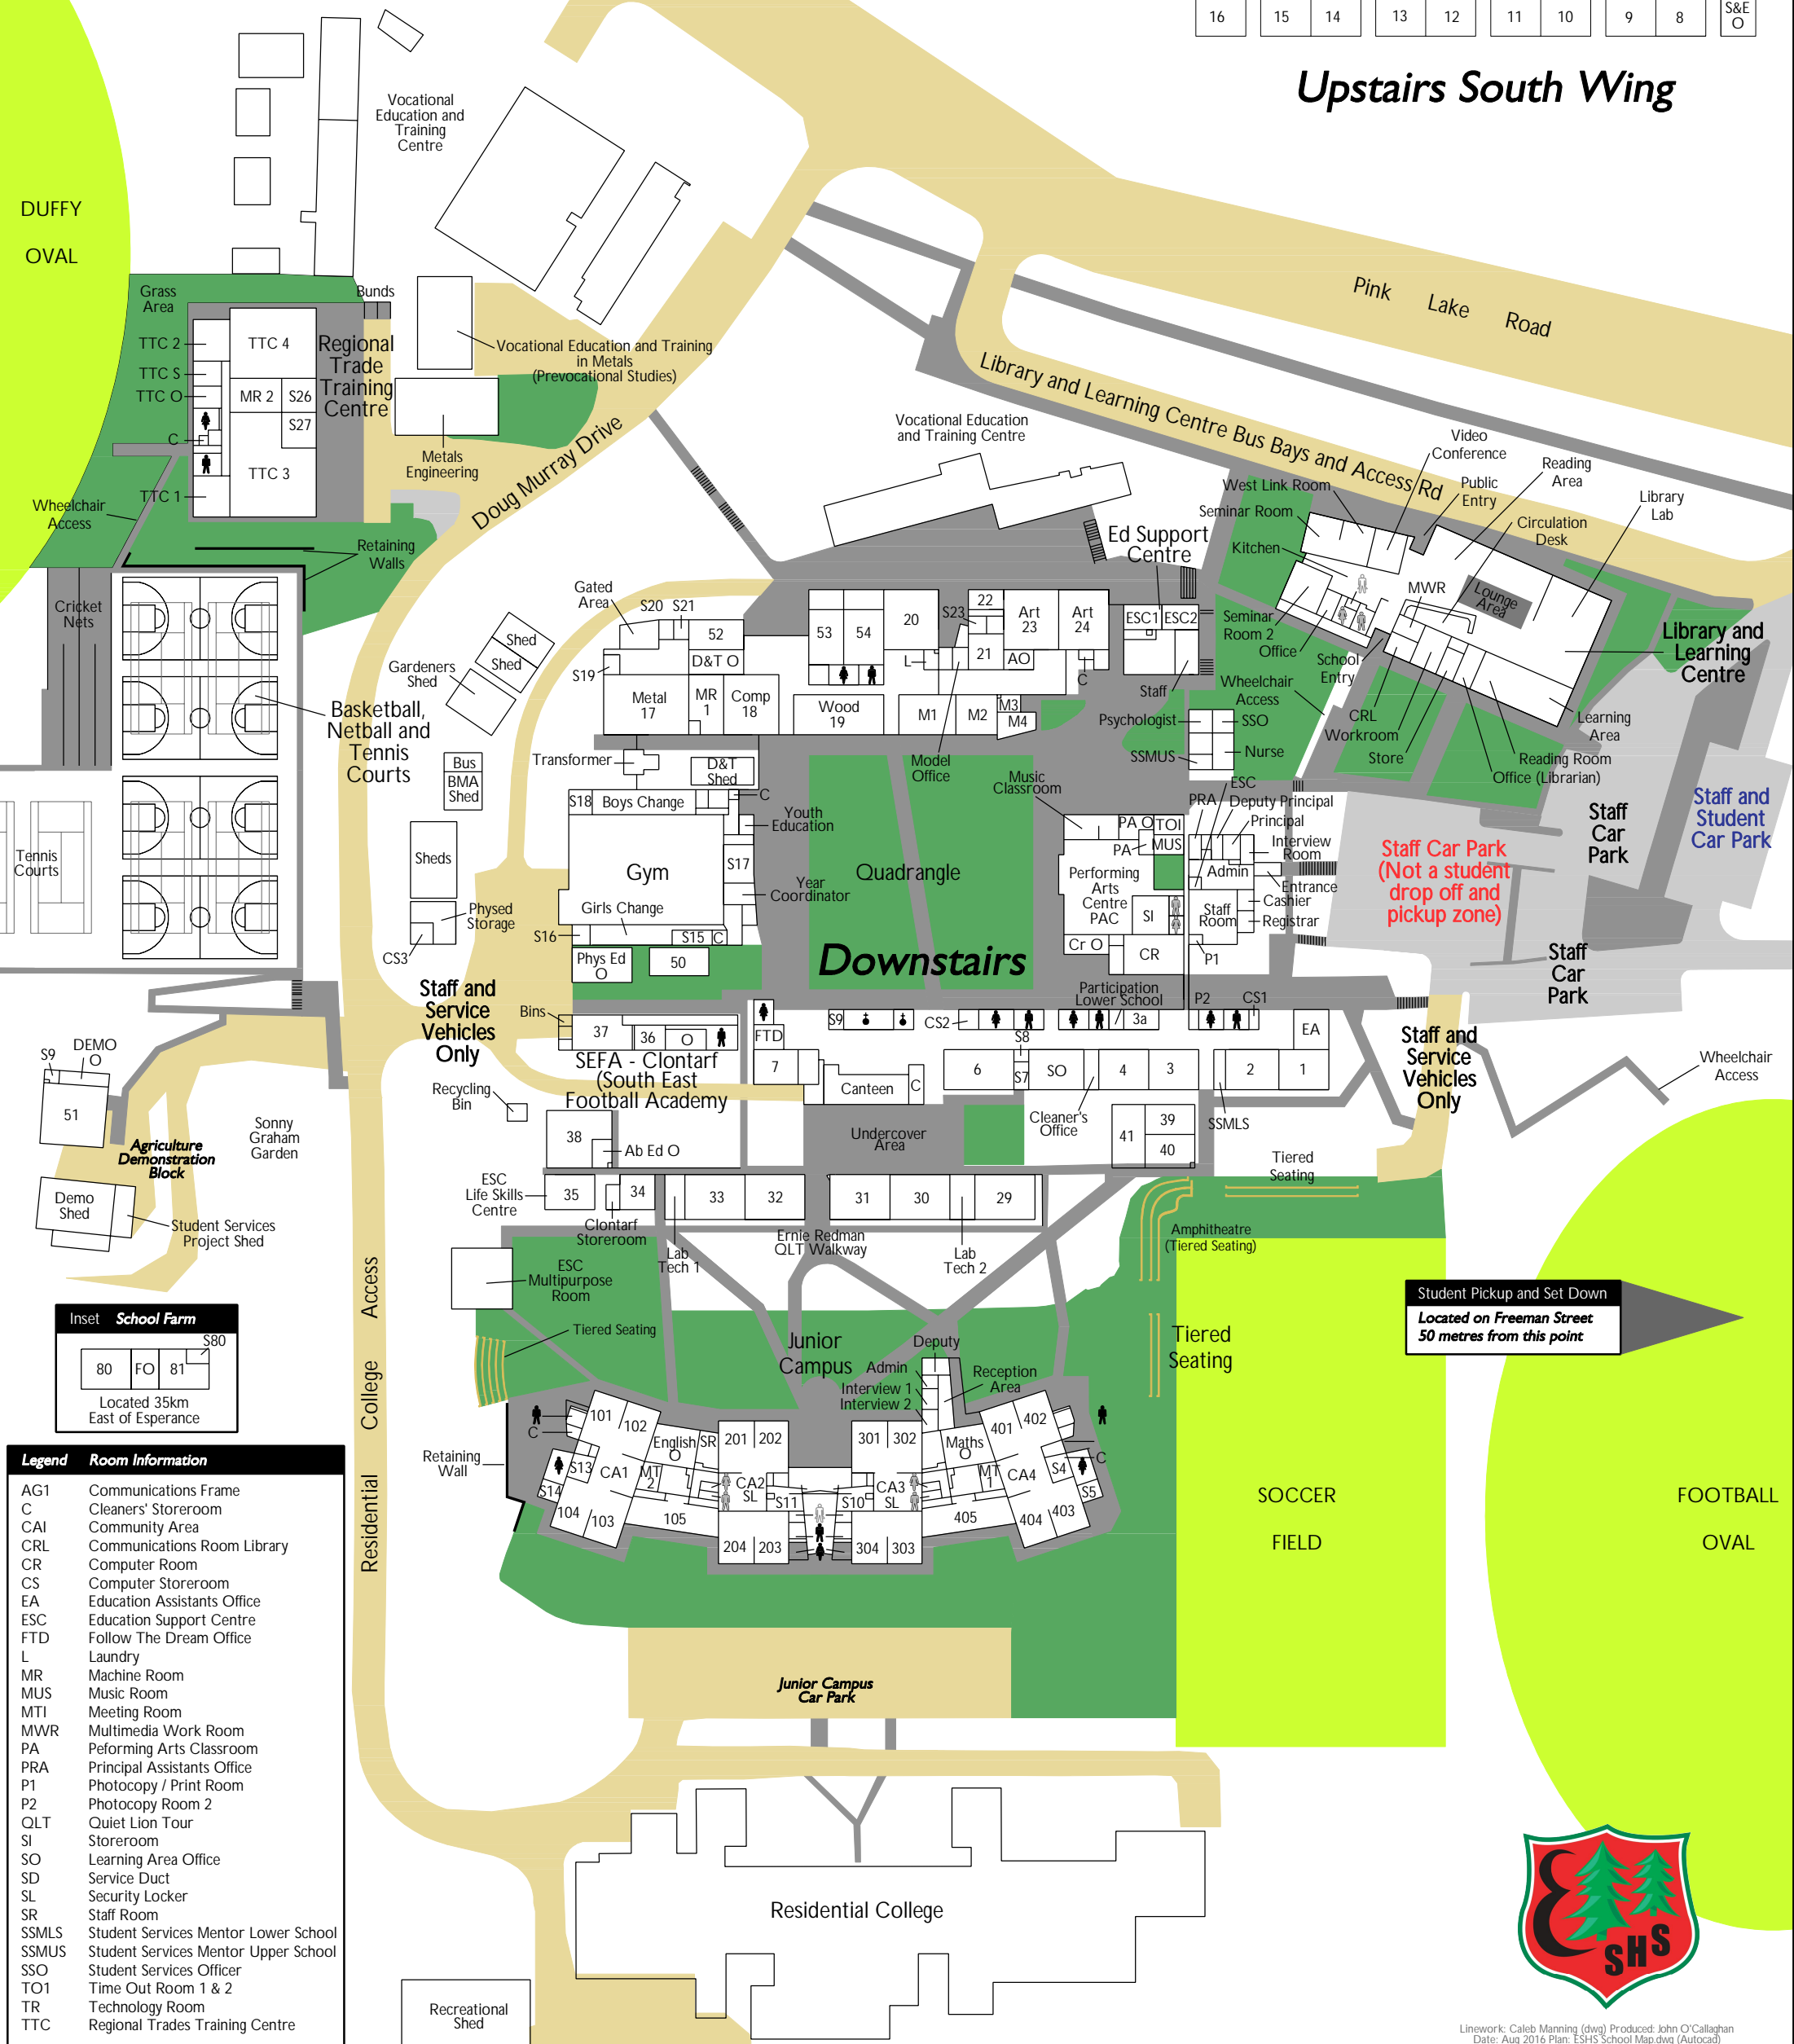

# Esperance Senior High School School Map

Scale 0 100m  
(Approximate)

Legend	General Information
	Chaplain
	Girls Toilets
	Female Staff Toilets
	Boys Toilets
	Male Staff Toilets
	Disabled Toilets
	Class Room Numbers

## Upstairs North Wing

## Upstairs South Wing

DUFFY OVAL

Soccer Field

Football Oval

Staff Car Park (Not a student drop off and pickup zone)

Student Pickup and Set Down Located on Freeman Street 50 metres from this point

Legend	Room Information
AG1	Communications Frame
C	Cleaners' Storeroom
CAI	Community Area
CRL	Communications Room Library
CR	Computer Room
CS	Computer Storeroom
EA	Education Assistants Office
ESC	Education Support Centre
FTD	Follow The Dream Office
L	Laundry
MR	Machine Room
MUS	Music Room
MTI	Meeting Room
MWR	Multimedia Work Room
PA	Performing Arts Classroom
PRA	Principal Assistants Office
P1	Photocopy / Print Room
P2	Photocopy Room 2
QLT	Quiet Lion Tour
SL	Storeroom
SO	Learning Area Office
SD	Service Duct
SL	Security Locker
SR	Staff Room
SSMLS	Student Services Mentor Lower School
SSMUS	Student Services Mentor Upper School
SSO	Student Services Officer
TO1	Time Out Room 1 & 2
TR	Technology Room
TTC	Regional Trades Training Centre